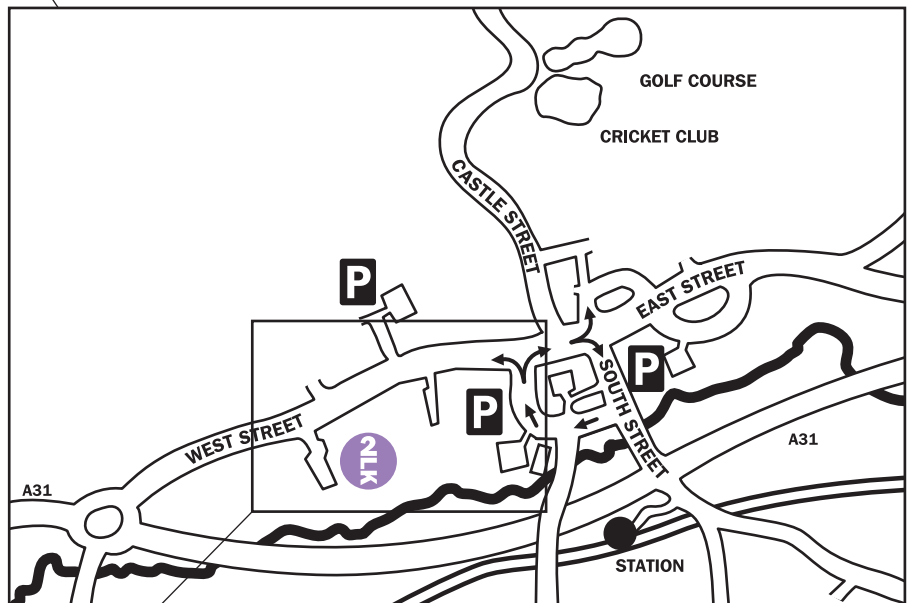

## how to find us

### Arriving by Train

Half hourly service from London Waterloo. Approximate journey time 55 minutes. Timetable information 08457 484950