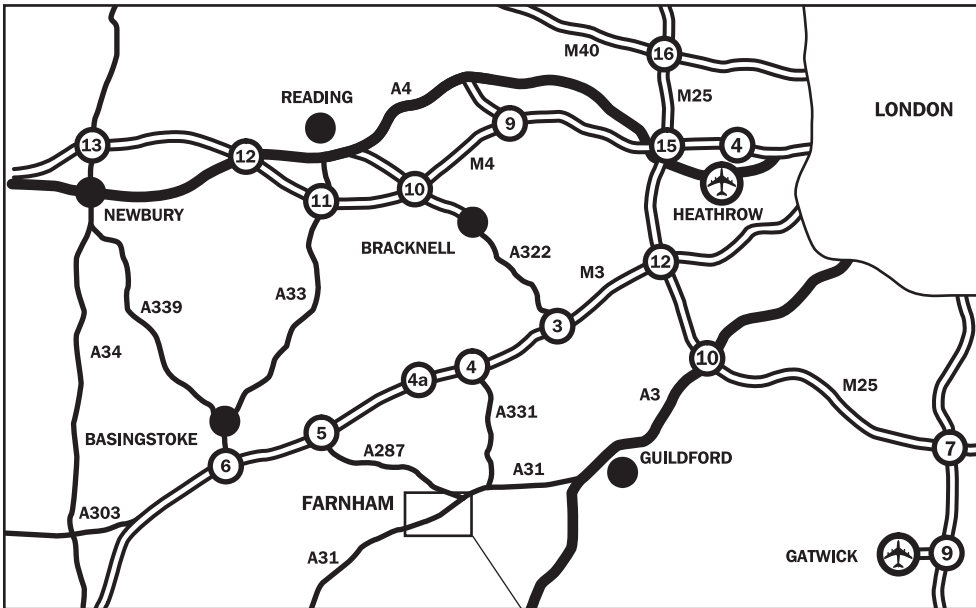

### Arriving by Train

Half hourly service from London Waterloo. Approximate journey time 55 minutes. Timetable information 08457 484950